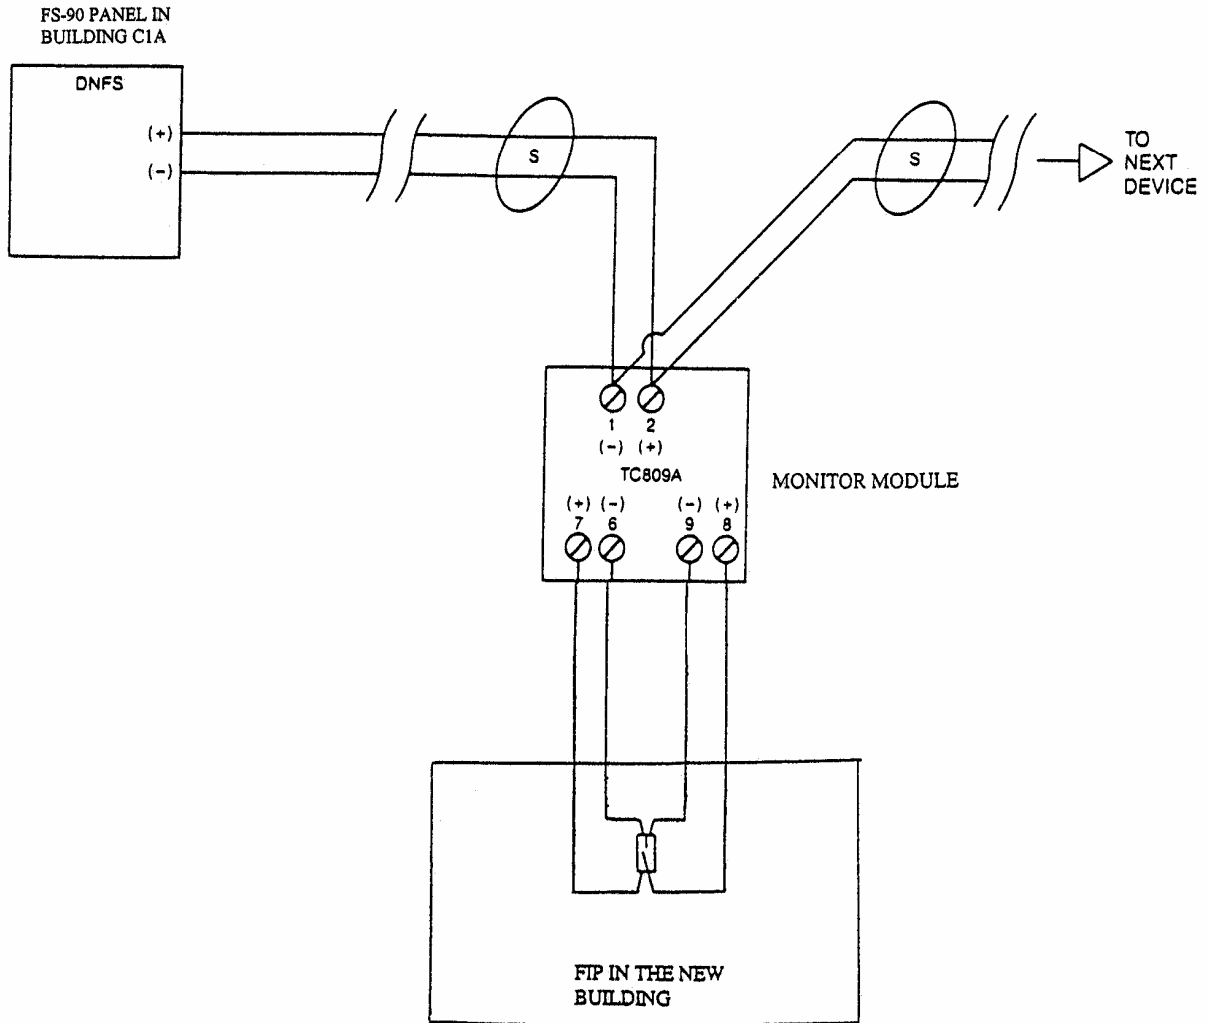

## HONEYWELL FS-90 CENTRAL FIRE SYSTEM

NOTE: 2 pair are connected to the Fire Indication Panel relay. The detection loop to the relay is a fault tolerant loop with an open circuit in any wire resulting in a system fault. A short circuit between positive and negative module outputs result in a call to the Fire Brigade.